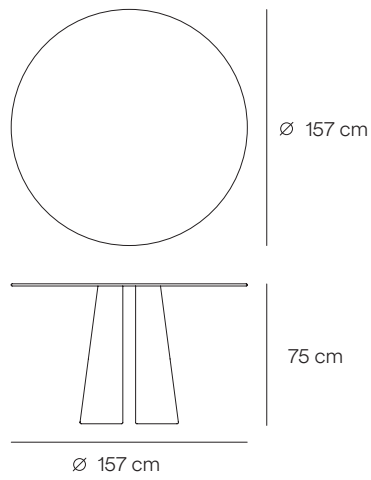

Cep by Cambres Design

Cep collection, is simple and minimalist, where the utmost of the construction process of the pieces have been sought: the curved wood.

Teulat

Fact sheet

Round table 1.57

Round table 1.37