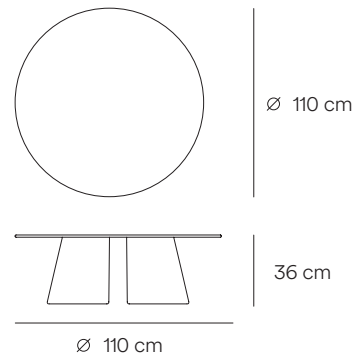

Coffee table