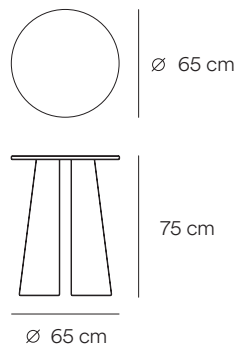

High side table