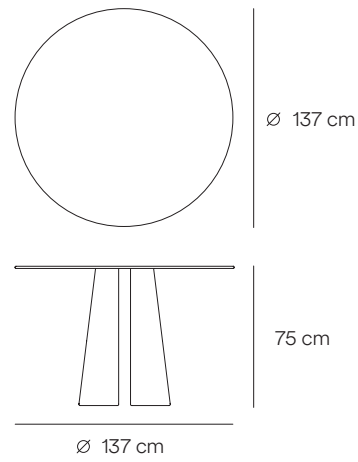

Cep by Cambres Design

Cep collection, is simple and minimalist, where the utmost of the construction process of the pieces have been sought: the curved wood.

Teulat

Fact sheet

Round table 1.57

Round table 1.37